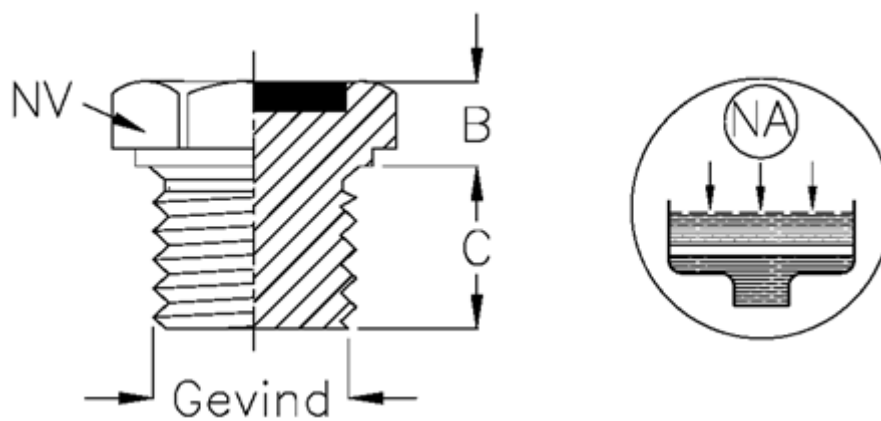

Data Sheet

Article number: 21320463A

Description: Drain filling plug
Type 32A M20x1,5 ET.A (filling red)

Measures

B = 7
C = 10
NV = 24
Thread = M20x1,5